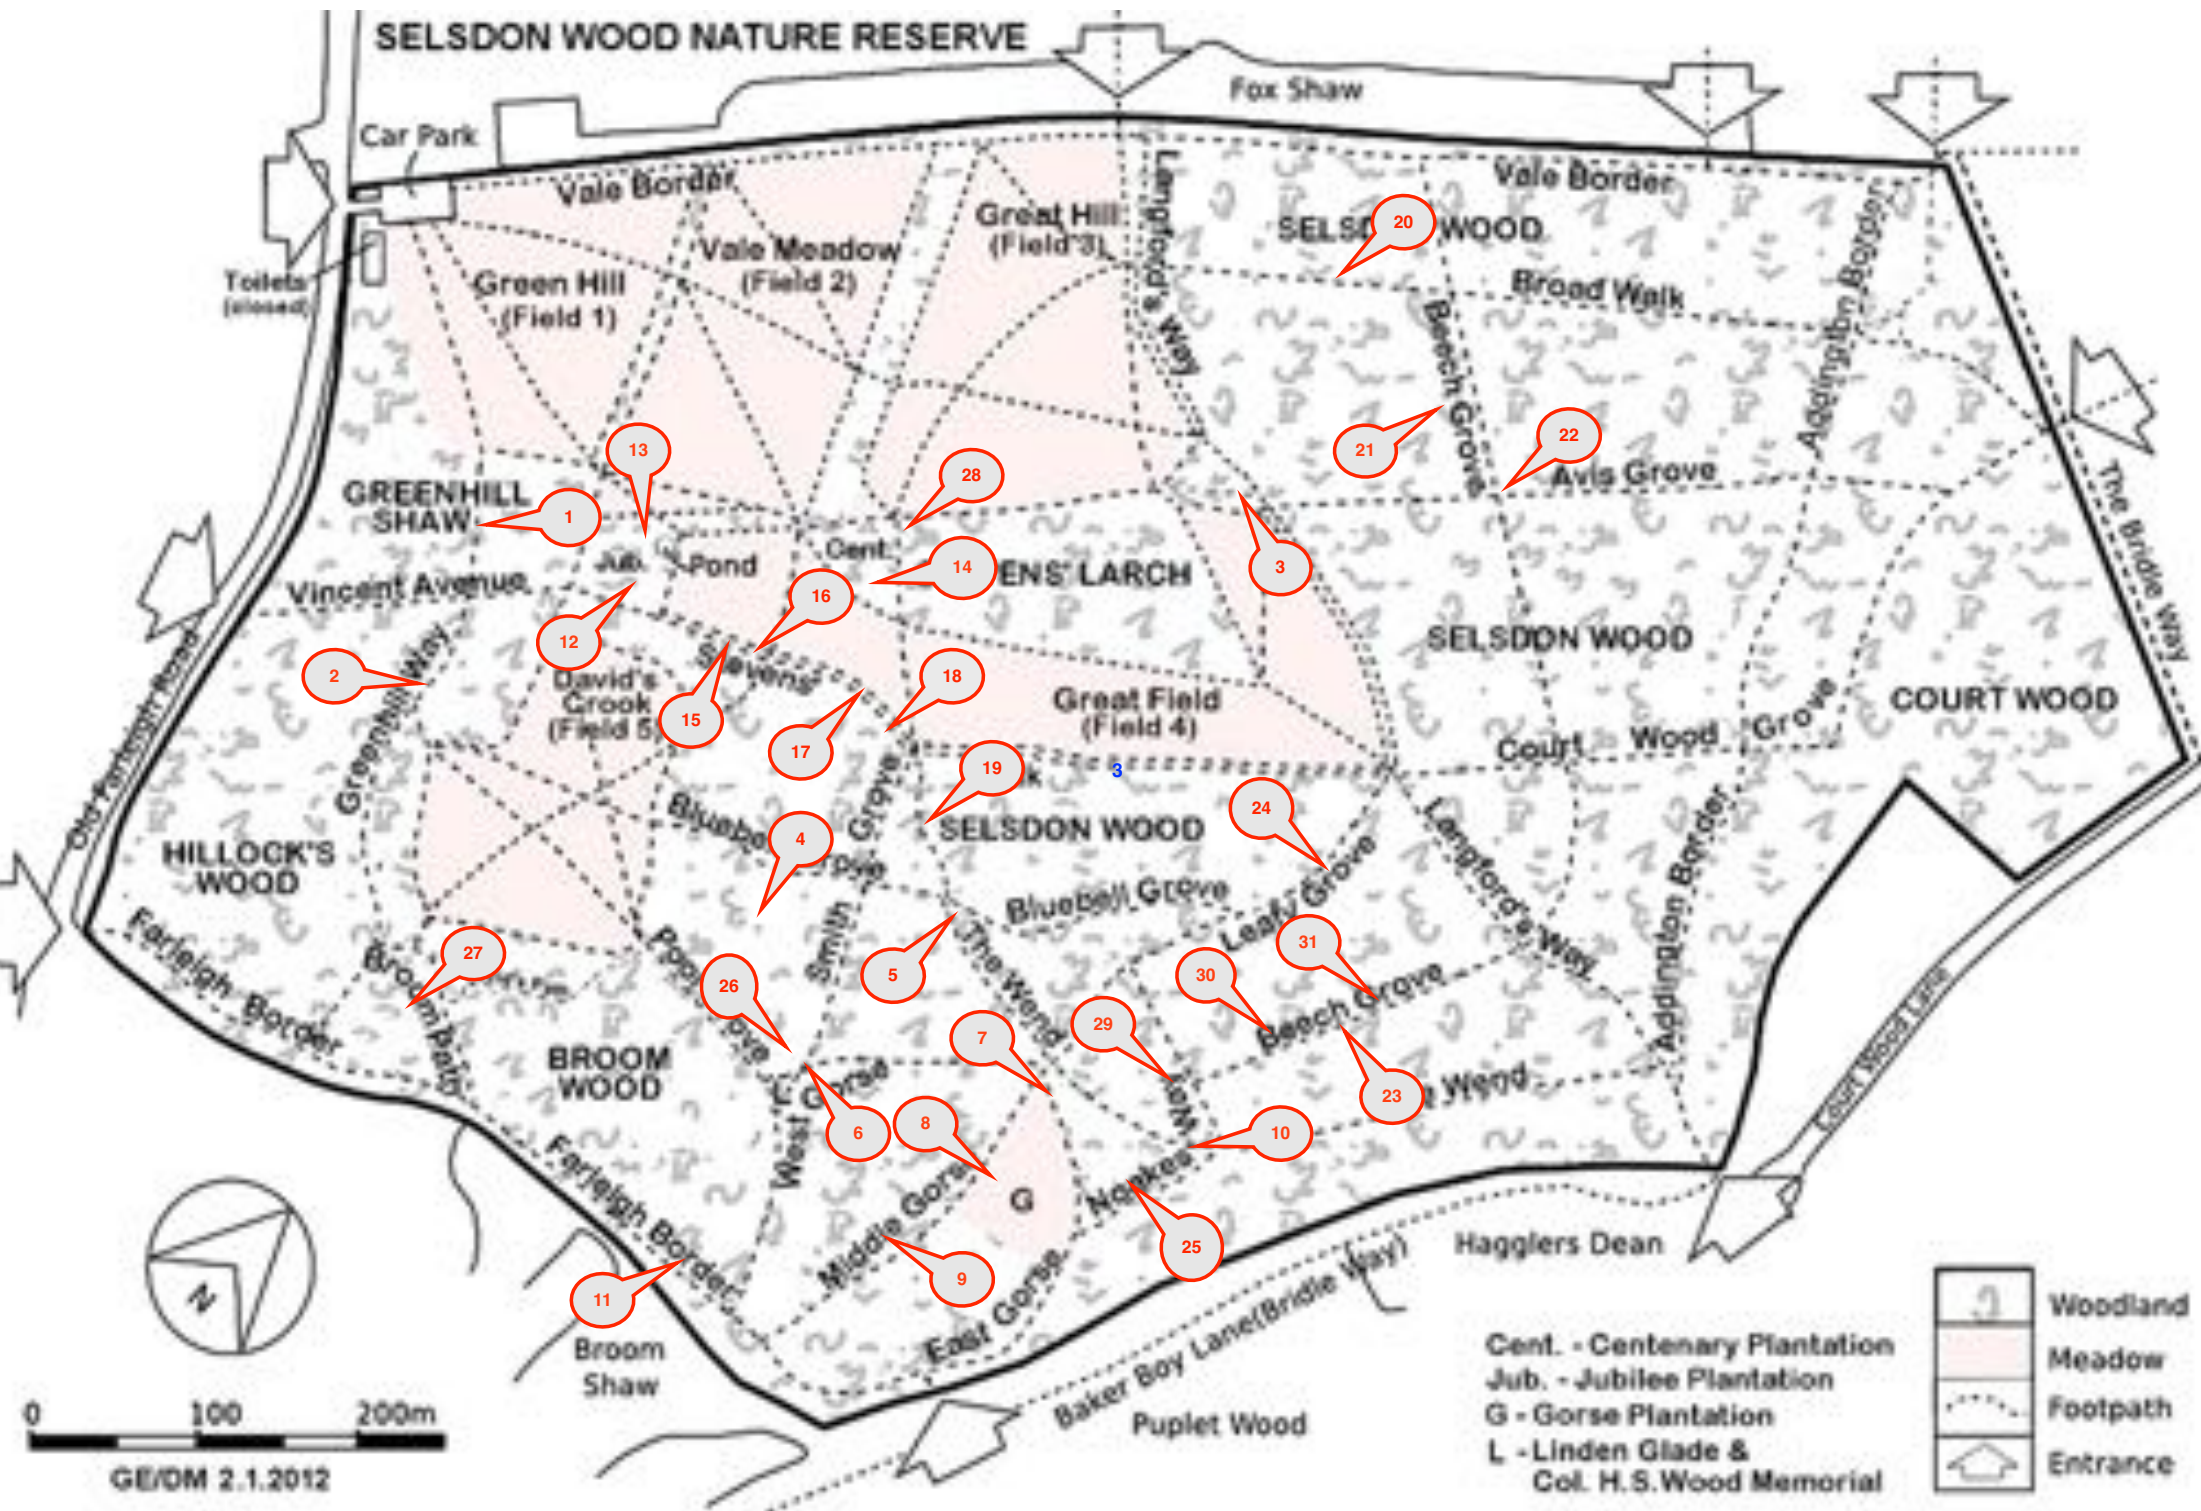

# SELSDON WOOD NATURE RESERVE

GE/OM 2.1.2012

Cent. - Centenary Plantation  
 Jub. - Jubilee Plantation  
 G - Gorse Plantation  
 L - Linden Glade &  
 Col. H. S. Wood Memorial

	Woodland
	Meadow
	Footpath
	Entrance