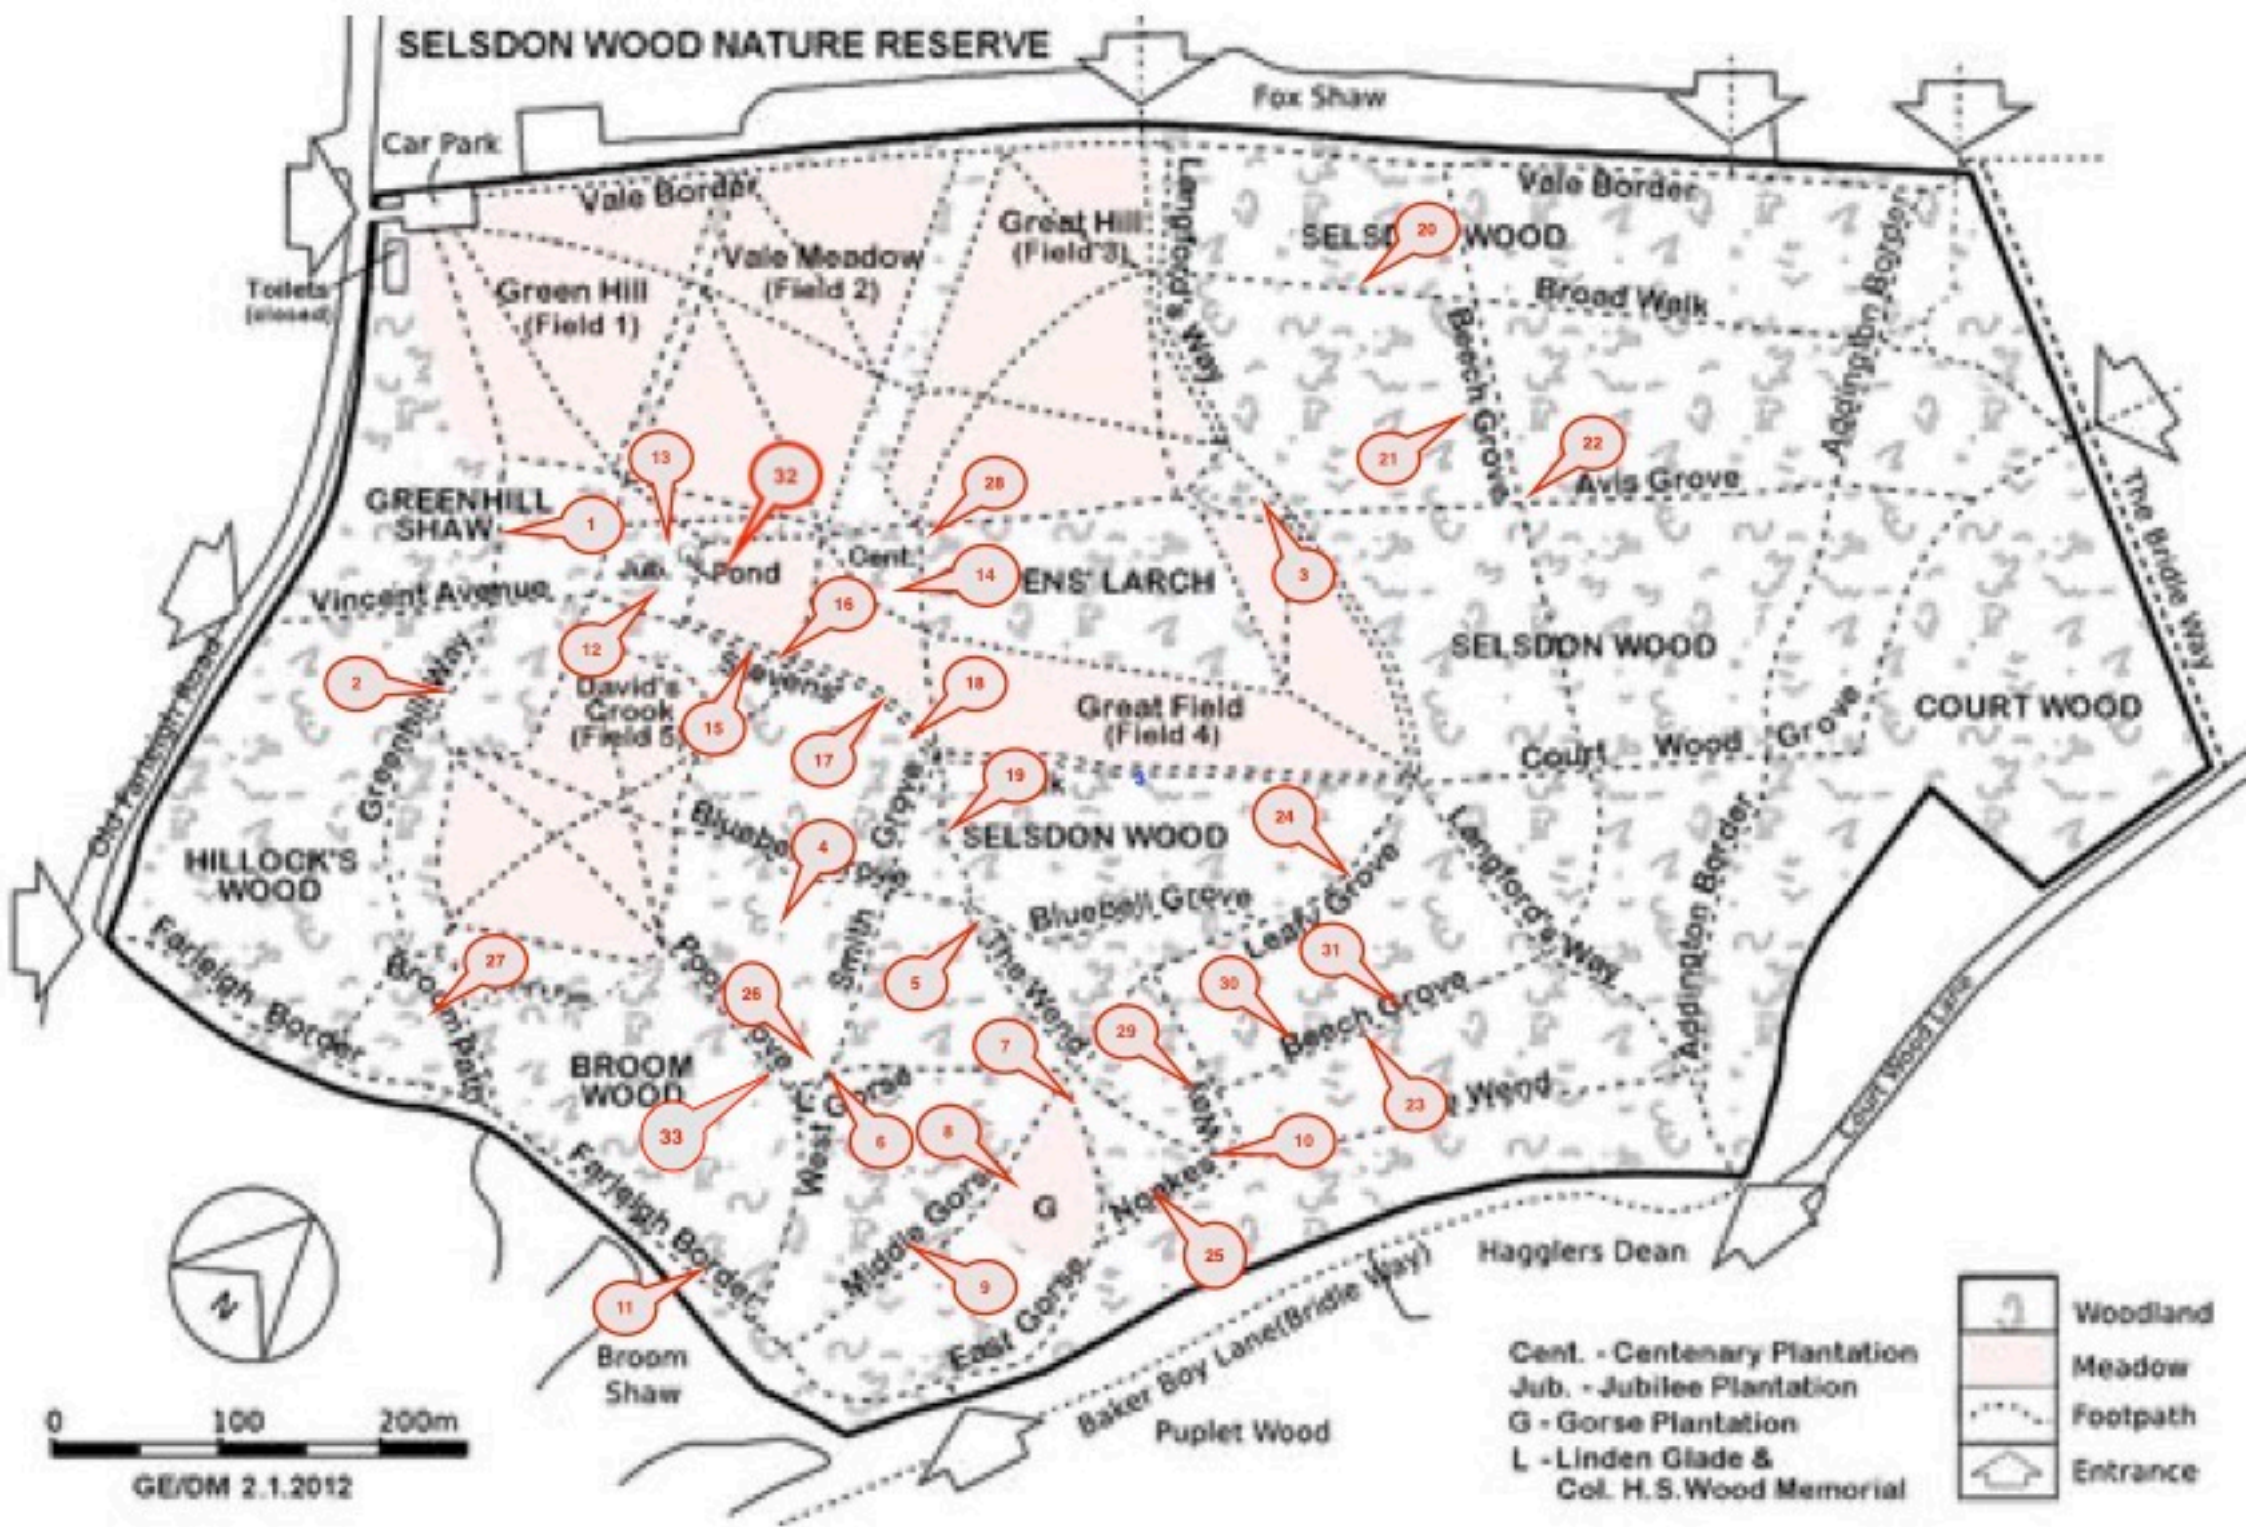

SELSDON WOOD NATURE RESERVE

GE/OM 2.1.2012

Cent. - Centenary Plantation
 Jub. - Jubilee Plantation
 G - Gorse Plantation
 L - Linden Glade &
 Col. H.S. Wood Memorial

	Woodland
	Meadow
	Footpath
	Entrance