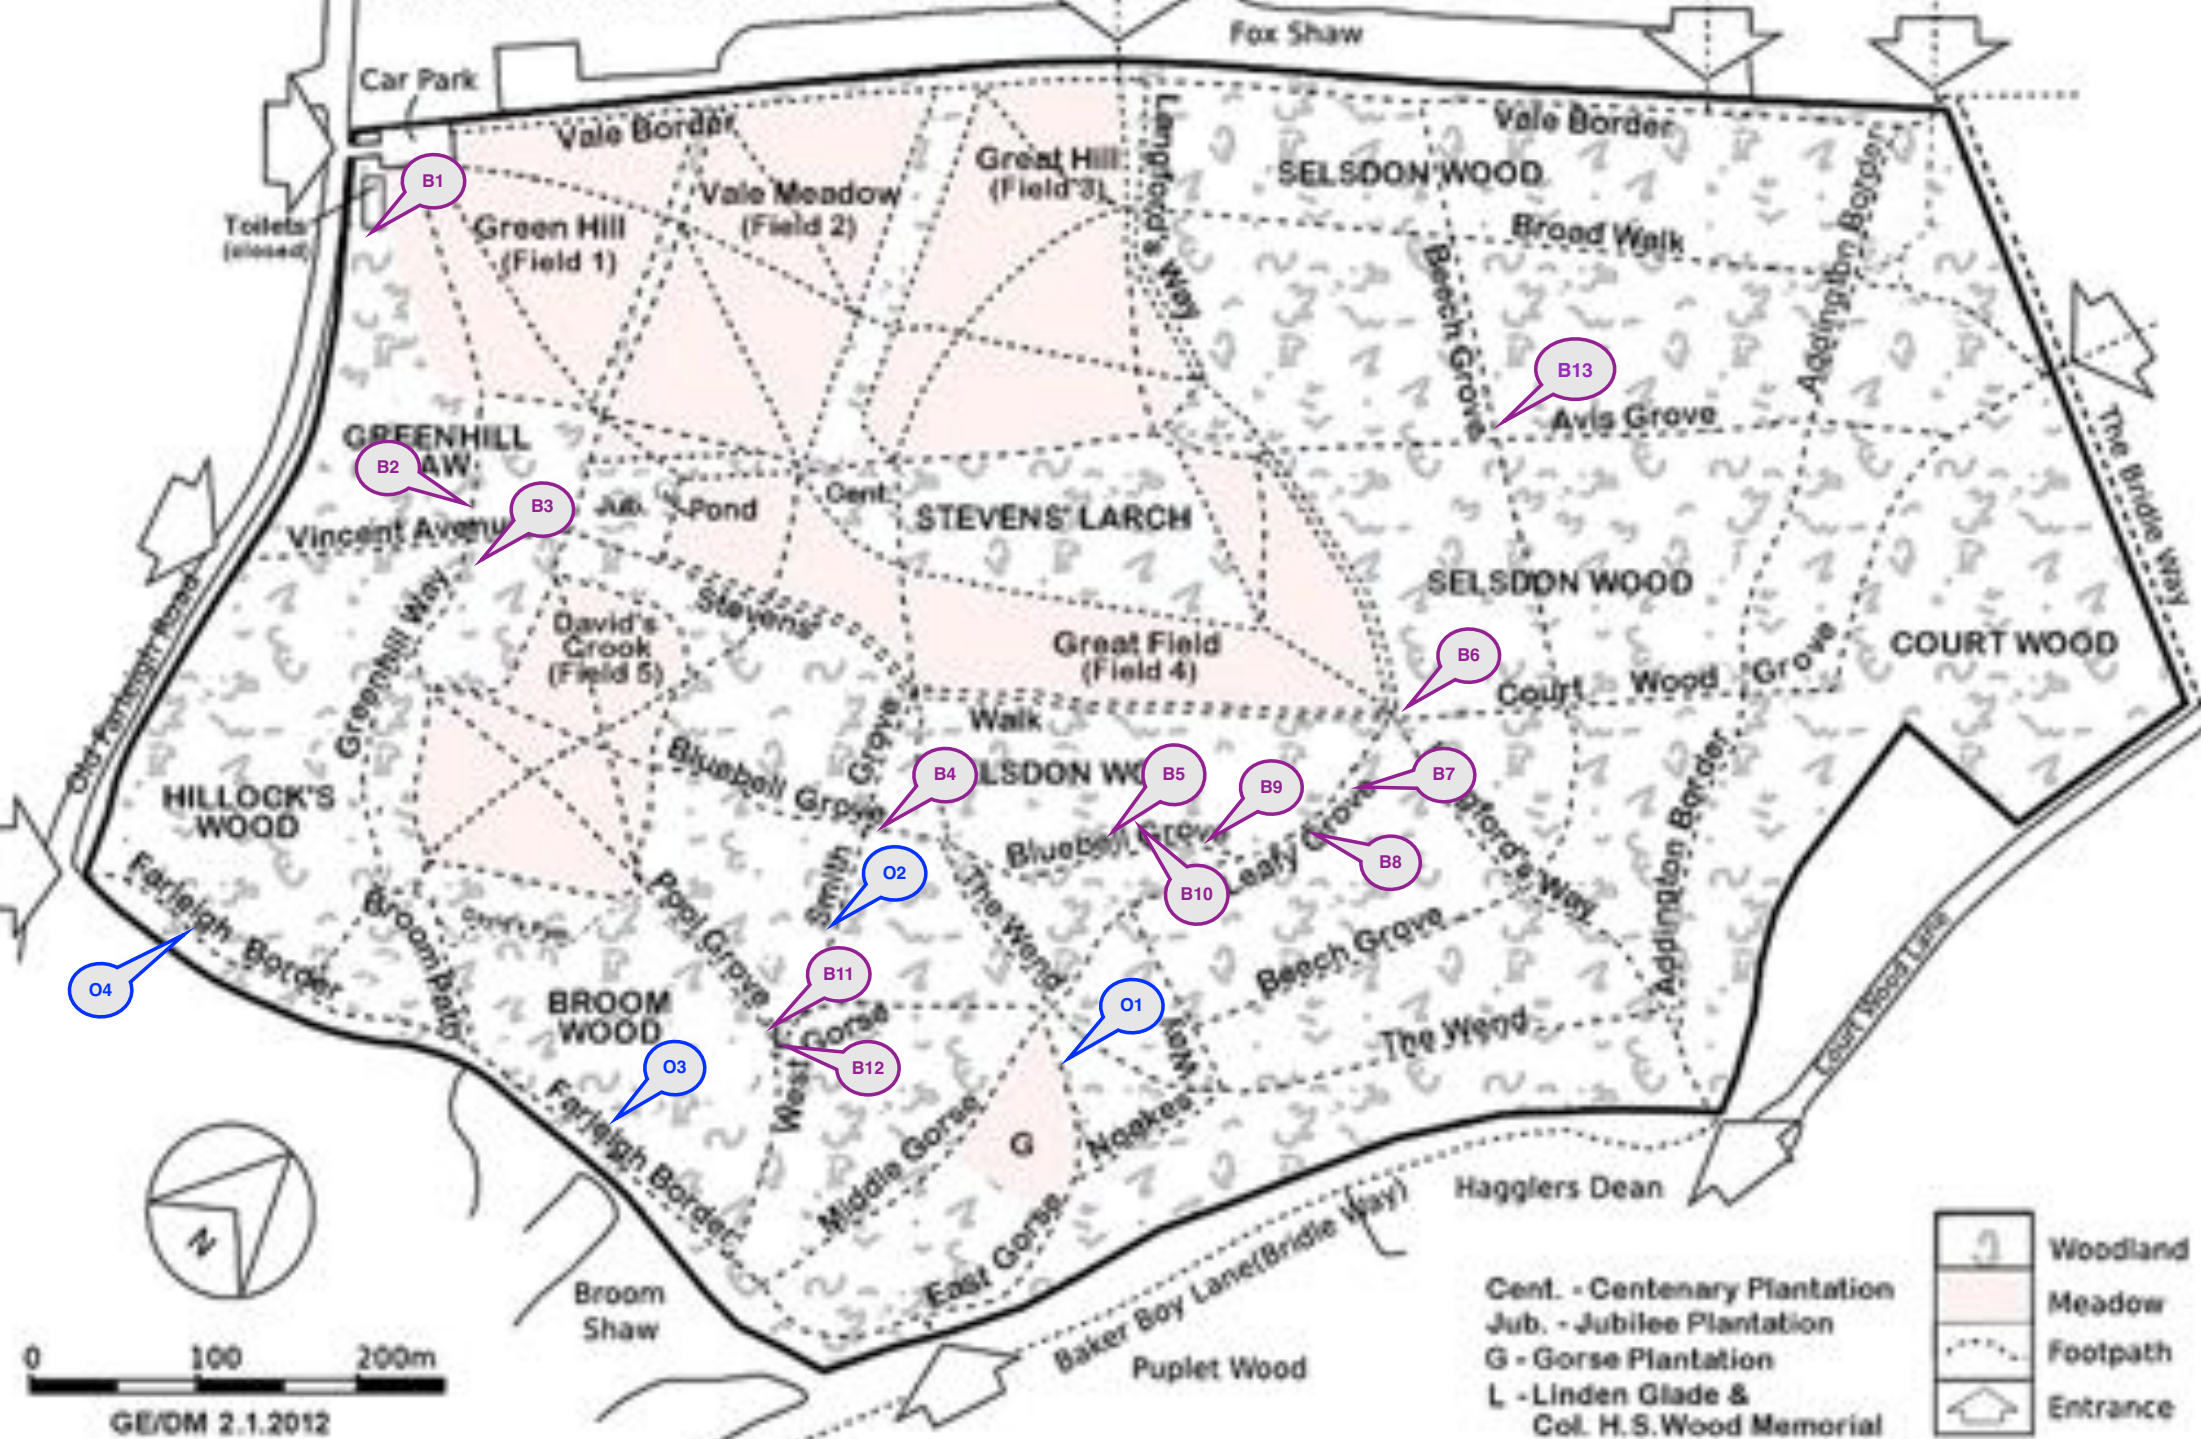

SELSDON WOOD NATURE RESERVE

GE/OM 2.1.2012

- Cent. - Centenary Plantation
- Jub. - Jubilee Plantation
- G - Gorse Plantation
- L - Linden Glade & Col. H. S. Wood Memorial

	Woodland
	Meadow
	Footpath
	Entrance